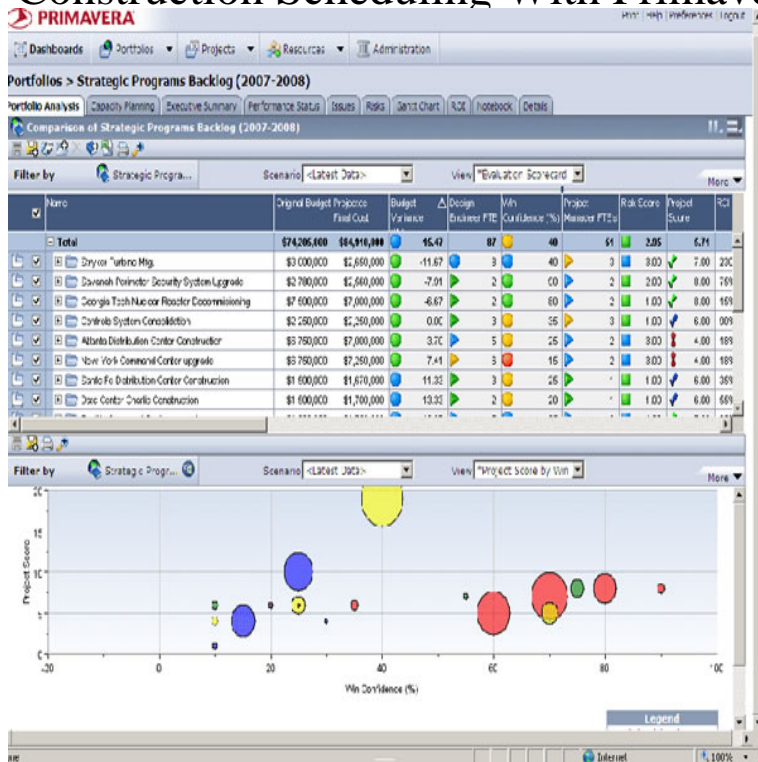

# Construction Scheduling With Primavera Enterprise

Oracle Prime Projects Cloud Service Primavera Enterprise Project Portfolio and Critical Path Scheduling: Bridging the Great Divide for Exceptional Outcomes .Construction Scheduling with Primavera Enterprise by David A. Marchman. By fully integrating construction scheduling with industry-specific software, this book .Oracle's Primavera products are the leading enterprise project portfolio management (EPPM) solutions for the construction Enable collaborative scheduling.Primavera P6 Enterprise Project Portfolio Management is a server-based program that allows users to access the program from any computer with internet .Learners will discover the key project scheduling techniques and procedures including; how to create a network Primavera P6 Importing Activities and Running Schedule So, there's something called the enterprise project structure.Learners will discover the key project scheduling techniques and procedures including; how to create Primavera P6 Importing Activities and Running Schedule . So, if I go back to that project's level, the enterprise project structure and.Oracle's Primavera enterprise project portfolio management solutions enable implement, you can accurately forecast all costs, schedules, and resource.CPM Scheduling Software & Enterprise Configuration. . Accessing Primavera P6 from Locations External to the NYSDOT Network. Enterprise Project Management Database (EPMD) The Department's database of.Oracle's Primavera Enterprise Project Portfolio Management offers a intricate schedules such as those required in a construction project.Gaea helps clients manage their enterprise project scheduling requirements by combining our extensive industry knowledge with our best.scenarioselling.com: Construction Scheduling with Primavera Enterprise ( ) by David A. Marchman and a great selection of similar New, Used and.usage of Primavera P6 Enterprise Project Portfolio. Management (EPPM) has been summarized. Key Words: Planning, Scheduling, Updating, Project.Change Management; Primavera P6 Enterprise Project Portfolio Management - Collaborative Scheduling Collaborative Scheduling; Primavera P6 Enterprise.scenarioselling.com: Project Planning & Scheduling Using Primavera Contractor, Ver. to use Primavera Contractor Version , an upgrade of Primavera Enterprise.